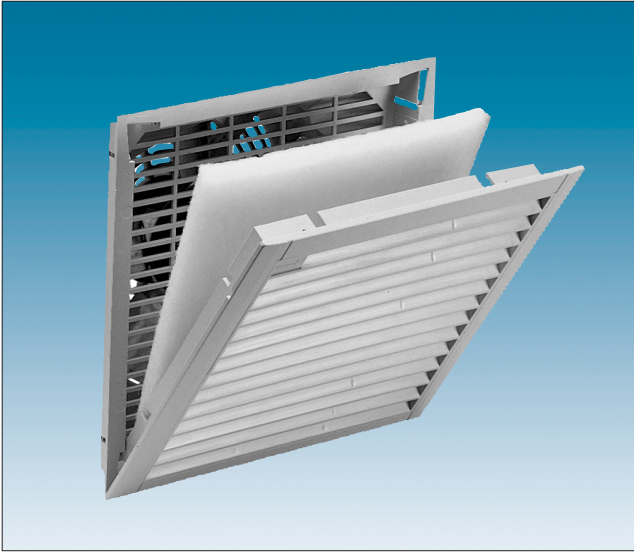

Exhaust Filters