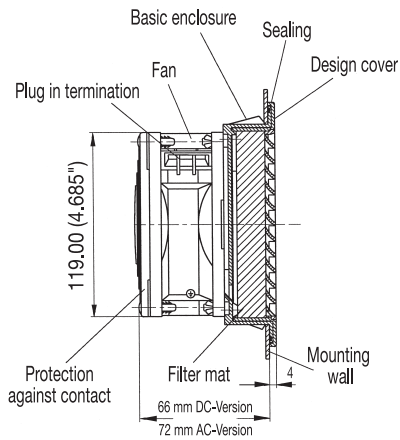

PF 2000

Installation cutout