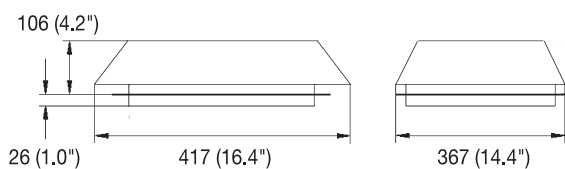

- Provides high airflow for proper air circulation
- The fan pulls air through the enclosure vertically to cool the equipment inside while removing warm air directly from the upper area of the enclosure.
- Low, compact 4" profile.
- Utilizes PFA 5/6000 exhaust filters as intake louvers
- Global Approvals
- Pagoda style to match modular enclosure systems

Air Flow data:	PTF 4000	PTF 8000
Free flow air delivery (CFM²)	304	542
Air delivery w/ exhaust (CFM³)	234	366
Max. static pressure (PA)	223	380
Noise level	61	71
Ambient temperature °F (Max/Min)	122/14	122/14
Max. relative humidity (rH)	90%	
Duty cycle	100%	

Electrical data:	PTF 4000	PTF 8000
Rated voltage	115V / 230V	115V / 230V
Rated frequency	50/60Hz (Fan CFM based on 115V 60Hz performance)	
Power consumption	40 Watts	95 Watts
Current draw	0.4A / 0.2A	0.8A / 0.4A
Connection Method	Terminal strip	

Supplementary data:	PTF 4000	PTF 8000
Weight (without packaging)	15 lbs (6.8 kg)	19lbs (6.5 kg)
Outside dimensions (mm)	106 x 417 x 367	110 x 530 x 350
Bearing type	ball bearing	
Construction material	sprayed thermoplastic (ABS-FR), self-extinguishing UL 94 VO	
Standard Colors	RAL 7032 (beige)	
Climatic data	max. ambient temperature +131°F (+55°C) min. ambient temperature +46°F (+8°C)	
NEMA Rating / Ingress protection	NEMA 1/ IP 43	

PTF 4000