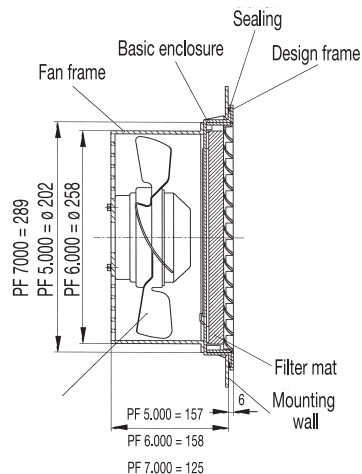

PF 5000, 6000 & 7000

Installation cutout