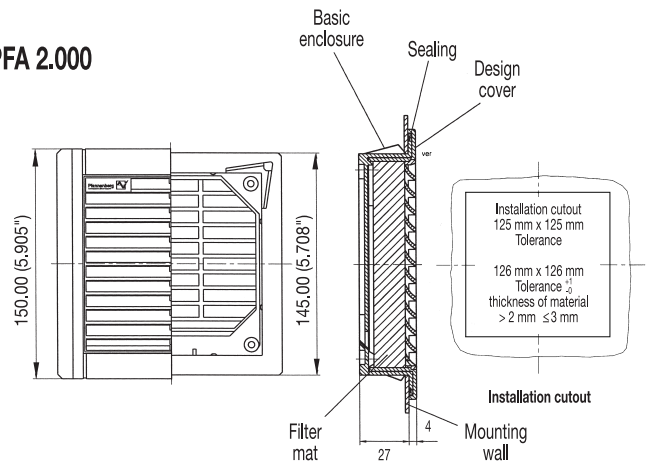

Exhaust Filters

- Patented “Click & Fit” design provides a hardware free installation!
- Poured-in foam gasket allows for quick NEMA 12 sealing against the enclosure (except PF 1000)
- Plastic made from strong (ABS-FR), self-extinguishing (UL 94 VO) material
- Black and Beige grills available on all NEMA 12 models

Technical data:	PFA 1000	PFA 2000	PFA 25/3000	PFA 5/6000
Filter density (g/m²)	150	150	150	150
Filtration efficiency	73%	73%	73%	73%
Outside Dimensions (mm)	105 x 105 x 10	150 x 150 x 27	250 x 250 x 30	325 x 325 x 30
Construction Material	sprayed thermoplastic (ABS-FR), self-extinguishing UL 94 VO			
Standard Colors	RAL 9011 (black) or RAL 7032 (beige)			
NEMA Rating	NEMA 1/ IP 43	NEMA 12 / IP 54		

PFA 2.000