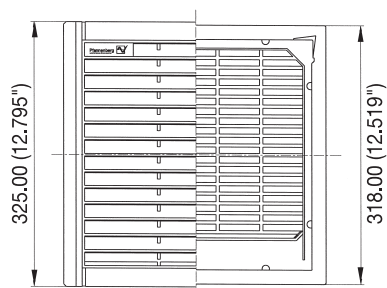

PF 5000, 6000 & 7000

Installation cutout