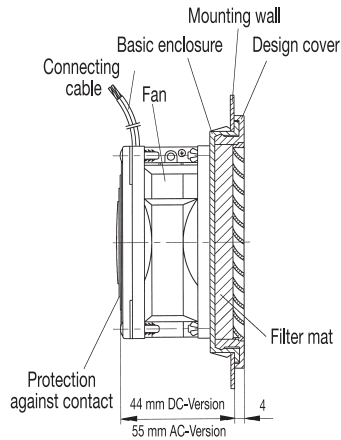

Mechanical data:

PF 1000

Installation cutout