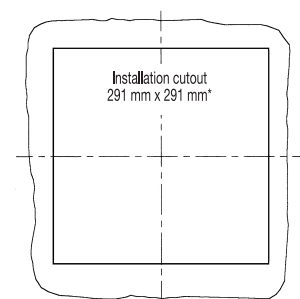

PF 5000, 6000 & 7000

Installation cutout