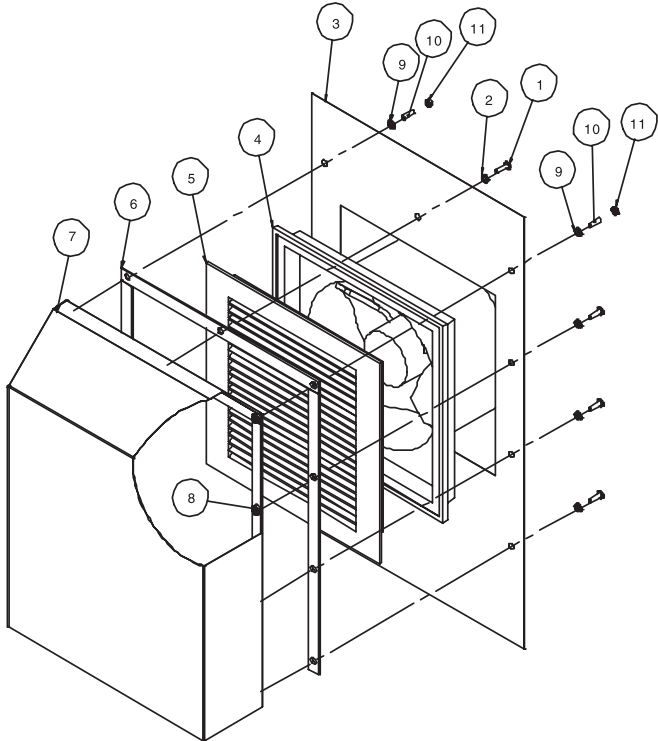

MODEL	A	B	C	D	E	F	G	H
PF-RH-2000	6.85	N/A	0.97	1.48	4.75	N/A	4.92	6
PF-RH-25/3000	10.79	5.39	1.00	2.50	6.82	N/A	8.78	7
PF-RH-5/6000	13.74	6.87	1.14	2.15	5.86	5.86	11.45	9