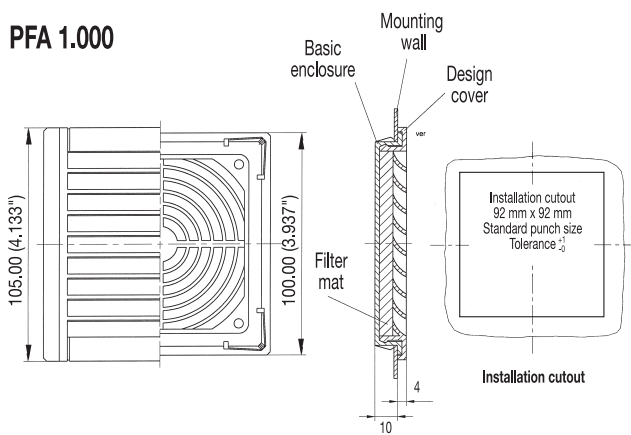

- Patented “Click & Fit” design provides a hardware free installation!
- Poured-in foam gasket allows for quick NEMA 12 sealing against the enclosure (except PF 1000)
- Plastic made from strong (ABS-FR), self-extinguishing (UL 94 VO) material
- Black and Beige grills available on all NEMA 12 models

Technical data:	PFA 1000	PFA 2000	PFA 25/3000	PFA 5/6000
Filter density (g/m²)	150	150	150	150
Filtration efficiency	73%	73%	73%	73%
Outside Dimensions (mm)	105 x 105 x 10	150 x 150 x 27	250 x 250 x 30	325 x 325 x 30
Construction Material	sprayed thermoplastic (ABS-FR), self-extinguishing UL 94 VO			
Standard Colors	RAL 9011 (black) or RAL 7032 (beige)			
NEMA Rating	NEMA 1/ IP 43	NEMA 12 / IP 54		

PFA 1.000

PFA 2.000