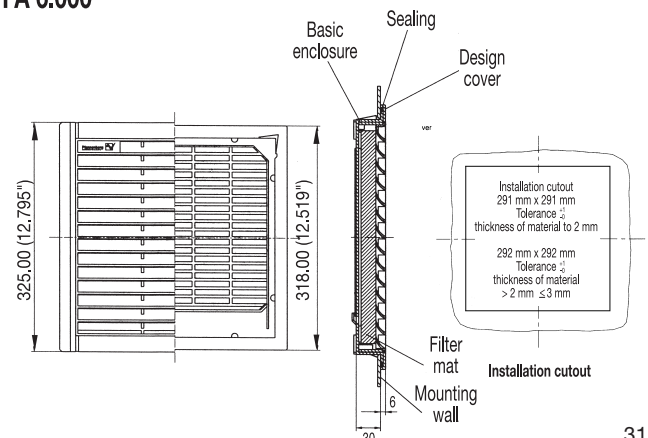

Exhaust Filters

- Patented “Click & Fit” design provides a hardware free installation!
- Poured-in foam gasket allows for quick NEMA 12 sealing against the enclosure (except PF 1000)
- Plastic made from strong (ABS-FR), self-extinguishing (UL 94 VO) material
- Black and Beige grills available on all NEMA 12 models

Technical data:	PFA 1000	PFA 2000	PFA 25/3000	PFA 5/6000
Filter density (g/m²)	150	150	150	150
Filtration efficiency	73%	73%	73%	73%
Outside Dimensions (mm)	105 x 105 x 10	150 x 150 x 27	250 x 250 x 30	325 x 325 x 30
Construction Material	sprayed thermoplastic (ABS-FR), self-extinguishing UL 94 VO			
Standard Colors	RAL 9011 (black) or RAL 7032 (beige)			
NEMA Rating	NEMA 1/ IP 43	NEMA 12 / IP 54		

PFA 6.000