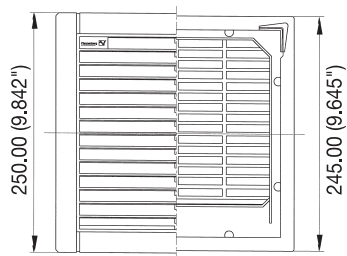

PF 2500 & 3000

Installation cutout