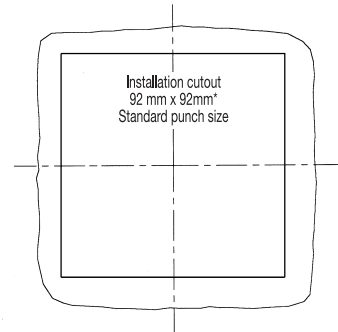

Mechanical data:

PF 1000

Installation cutout