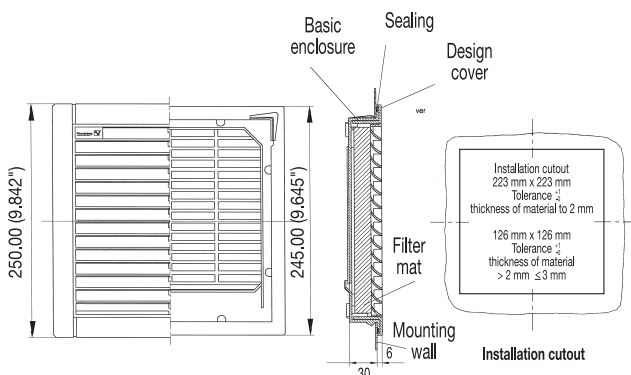

Exhaust Filters

- Patented “Click & Fit” design provides a hardware free installation!
- Poured-in foam gasket allows for quick NEMA 12 sealing against the enclosure (except PF 1000)
- Plastic made from strong (ABS-FR), self-extinguishing (UL 94 VO) material
- Black and Beige grills available on all NEMA 12 models

Technical data:	PFA 1000	PFA 2000	PFA 25/3000	PFA 5/6000
Filter density (g/m²)	150	150	150	150
Filtration efficiency	73%	73%	73%	73%
Outside Dimensions (mm)	105 x 105 x 10	150 x 150 x 27	250 x 250 x 30	325 x 325 x 30
Construction Material	sprayed thermoplastic (ABS-FR), self-extinguishing UL 94 VO			
Standard Colors	RAL 9011 (black) or RAL 7032 (beige)			
NEMA Rating	NEMA 1/ IP 43	NEMA 12 / IP 54		

PFA 3.000