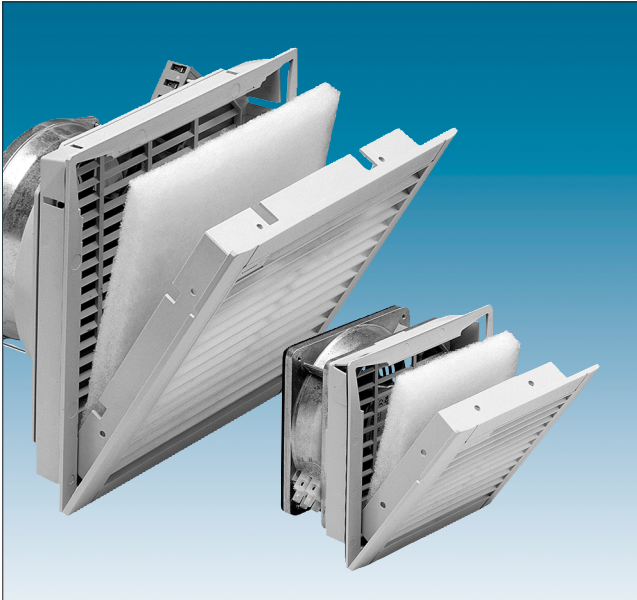

Filterfans®

- Patented “Click & Fit” design provides a hardware free installation!
- Poured-in foam gasket allows for quick NEMA 12 sealing against the enclosure (except PF 1000)
- Plastic made from strong (ABS-FR), self-extinguishing (UL 94 VO) material
- Black and Beige grills available on all NEMA 12 models
- Terminal Strips built-on (except PF 1000)

Top Mount Filterfans®

- Provides high airflow for proper air circulation
- The fan pulls air through the enclosure vertically to cool the equipment inside while removing warm air directly from the upper area of the enclosure.
- Low, compact 4" profile.
- Utilizes PFA 5/6000 exhaust filters as intake louvers
- Global Approvals
- Pagoda style to match modular enclosure systems