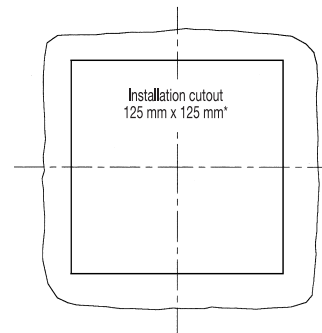

PF 2000

Installation cutout