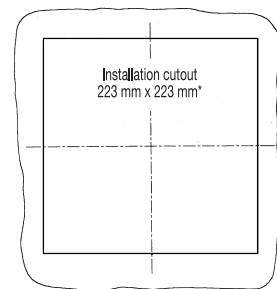

PF 2500 & 3000

Installation cutout