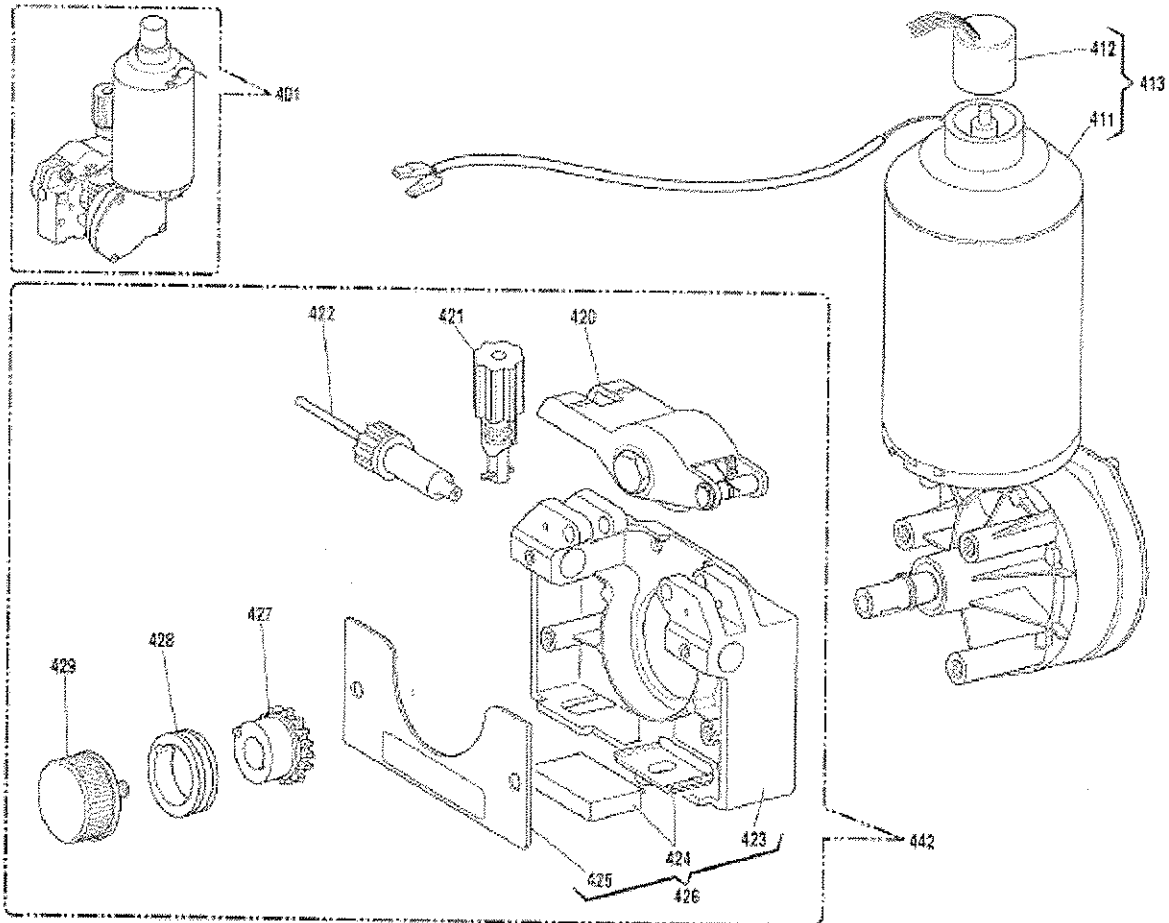

**SOUND MIG 2035/M Pulse**  
**POWER SOURCE art. 285**

**SERVICE MANUAL**

## Bauters Gino

From: Sulbout André  
 Sent: lunedì 25 novembre 2019 11:02  
 To: Bauters Gino  
 Subject: a commander

pos	DESCRIZIONE	DESCRIPTION
411	MOTORIDUTTORE	WIRE FEED MOTOR
412	ENCODER	ENCODER
413	MOTORIDUTTORE COMPLETO	COMPLETE WIRE FEED MOTOR
420	SUPPORTO PREMIRULLO	ROLLER PRESSER SUPP.
421	BLOCCAGGIO GRADUATO	ADJUSTMENT KNOB
422	GUIDAFILO	WIRE DRIVE PIPE ASSY
423	CORPO TRAINAFILO	WIRE FEED BODY
424	ISOLANTE COMPLETO	INSULATION ASSY
425	PROTEZIONE	PROTECTION
426	TRAINAFILO COMPLETO	COMPLETE WIRE FEED
427	INGRANAGGIO	GEAR
428	RULLO TRAINAFILO	WIRE FEED ROLLER
429	POMELLO	KNOB
442	CABLO TRAINAFILO	WIRE FEED CABLE