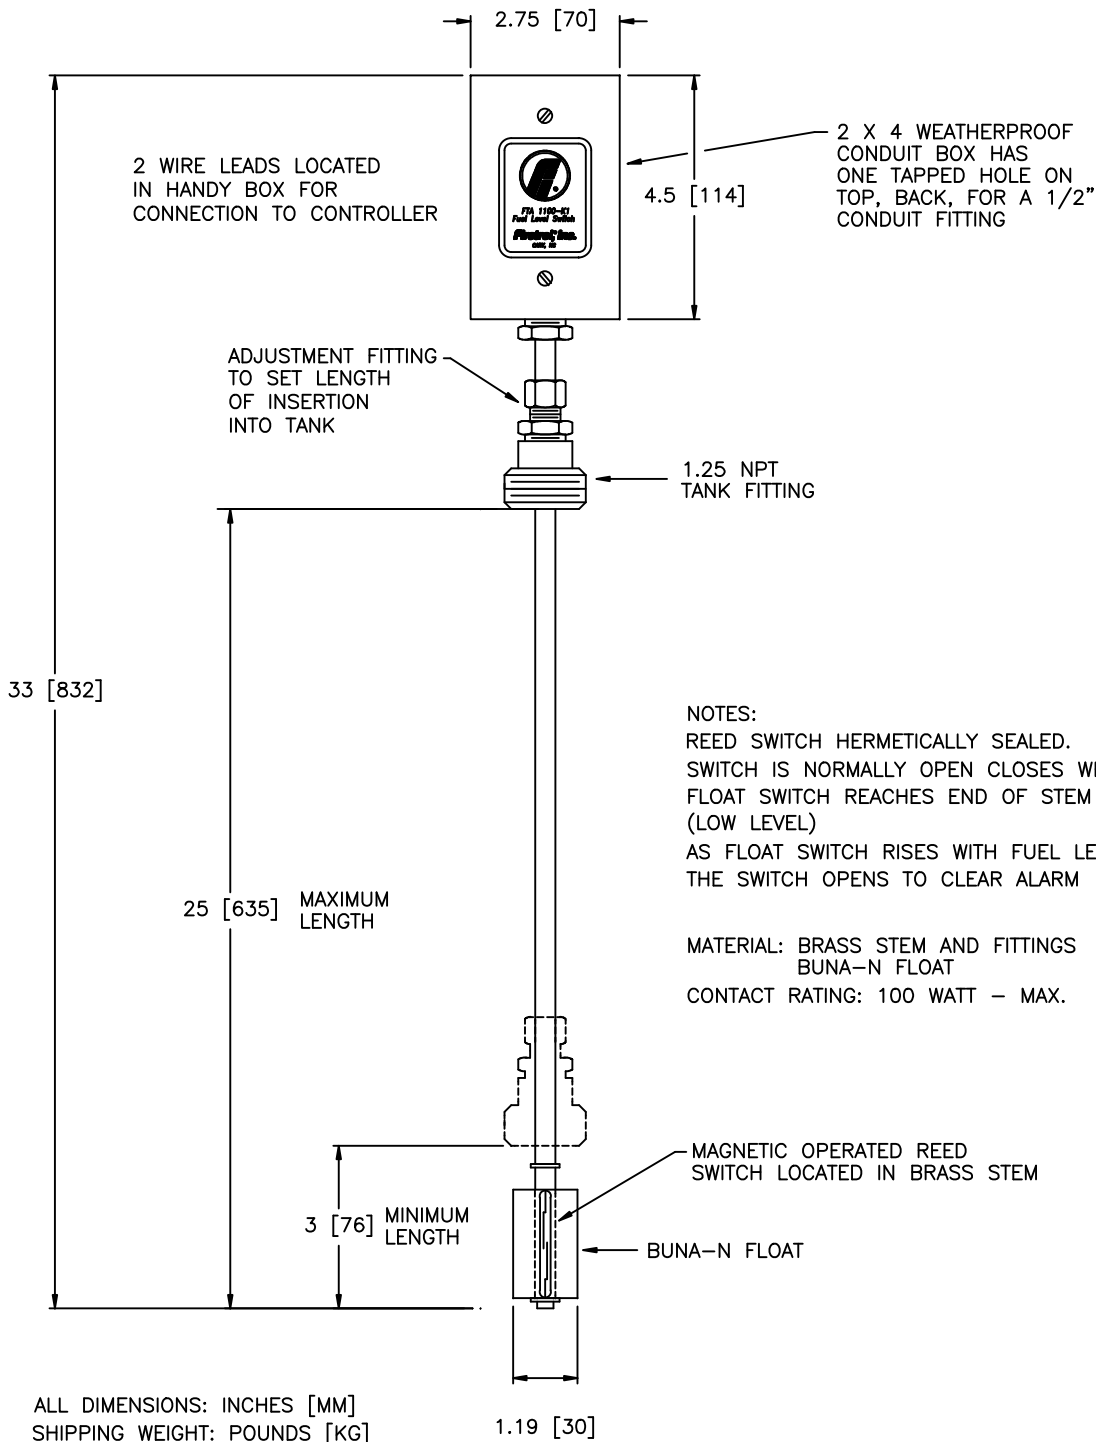

Dimensions and Shipping Weight
FTA1100-K2 Fuel Level Switch • FTA1100

APPROXIMATE SHIPPING WEIGHT
5 1/2 [2 1/2]

REV.	DESCRIPTION:	DATE	APVD.
-			
FTA1100-K2 FUEL LEVEL SWITCH DIMENSIONS AND SHIPPING WEIGHT			
DRTM.	ENGR.	DWG. NO.	SHEET#
TEF	TEF	DD1100-12	1 OF 1
DATE			
08/02/05			-

LOCATION: A-D05158