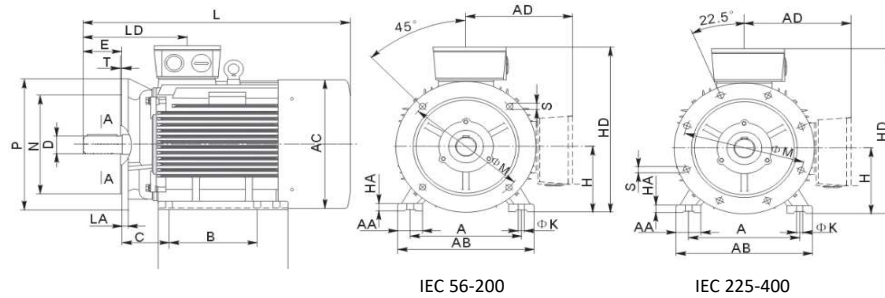

Foot & flange mounted motor 3D3 90L-4 B3/B5