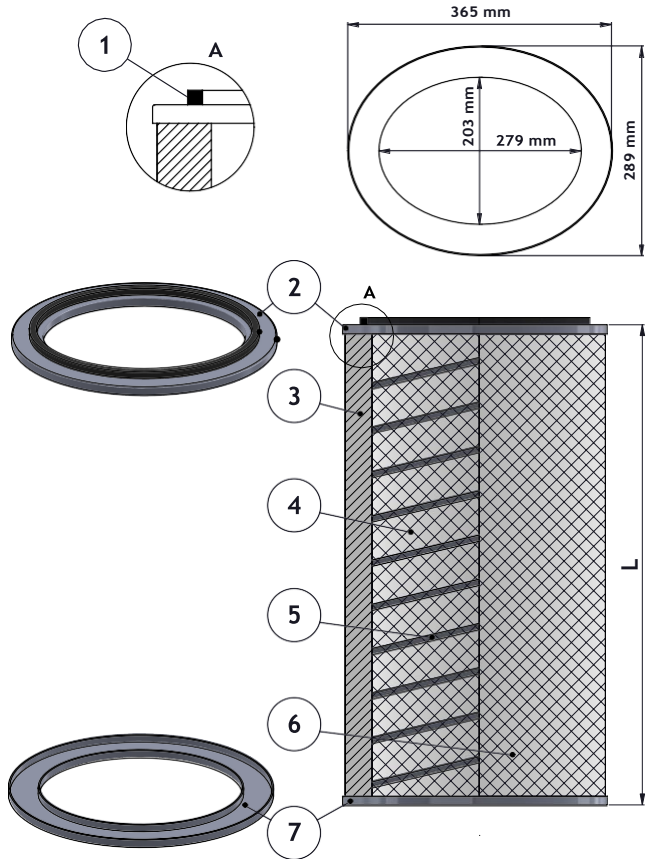

DATA SHEET

Replacement Elements

2625112-000-440 | 3004673735

DFO Style – 2 Open End Caps

Oval Cartridge Filter for Downflo Oval (DFO) and other brands of cartridge collectors

Available with and without outer liner

Item	Description
1	Gasket
2	Top end cap
3	Media pack
4	Inner liner
5	Inner beading
6	Outer liner
7	Bottom end cap open

Dimensions [mm]

Outer Ø	289 × 365
Inner Ø	203 × 279
L	660