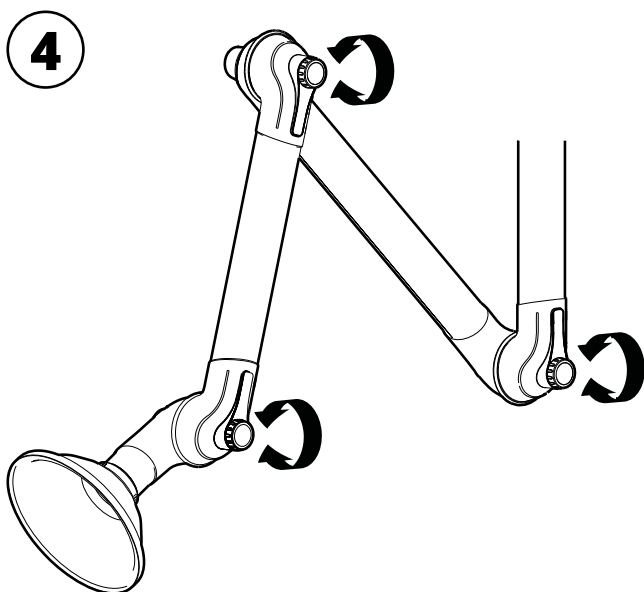

ME 50/75

FUMEX

PURE ADVANTAGE

1 MTI

MVK

MTF

2

Exploded view

MTI

MTF

MVK

MBF

EXTRACTION ARMS · VEHICLE EXHAUST EXTRACTION · FANS · FILTERS · CURTAINS · CONTROLS

FUMEX

Verkstadvägen 2, 931 61 Skellefteå, SWEDEN • +46 (0)910-361 80 • info@fumex.se • www.fumex.com