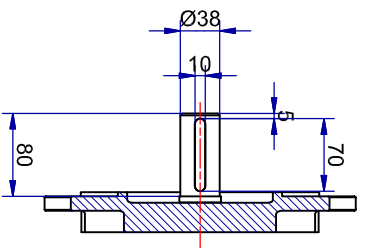

Shaft detail

01-IP55-Cast Iron-IE2-132M B5-2_8