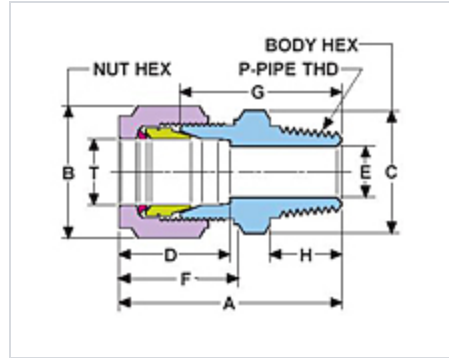

**HOKE**

405 Centura Court
Spartanburg, SC 29303

Phone: 864.574.7966 • **Fax:** 864.587.5608

E-Mail: sales-hoke@circor.com • **Web site:** www.hoke.com

Item # 6CM2316ME, Male Connector: CM/ME, CM/MC

connects metric tube with NPT or RT tapered threads

Specifications

Material	316 Stainless Steel
Thread	NPT
T - Tube O.D.	6 mm 
P - Pipe Thread	1/8
A	34.8 mm
B - Hex Flat	14.3 mm
C - Hex Flat	12.7 mm
D	16.3 mm
E min	3.8 mm
F	19.5 mm
G	26.4 mm

H

9.5 mm