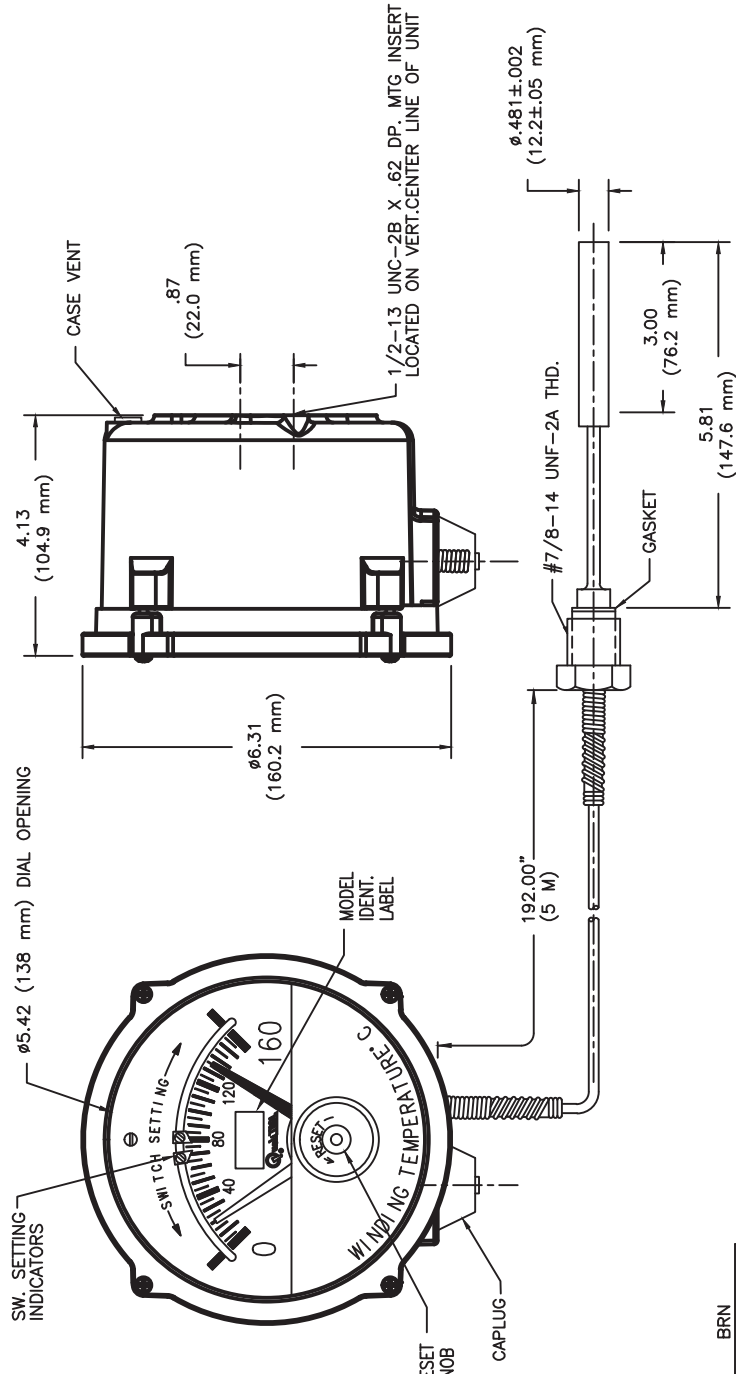

MODEL NO. 104-606-01

NOTES:
CASE: CAST ALUMINUM WITH ASA #70 LIGHT GRAY FINISH.
MEETS REQUIREMENTS FOR IP65.
BEZEL: ALUMINUM - REMOVABLE.
DIAL COLORS: BACKGROUND - BLACK
CHARACTERS - WHITE

POINTER COLOR: WHITE
MAX. INDICATING POINTER COLOR: RED
SWITCH SETTING INDICATOR COLOR: SILVER
LENS: POLYCARBONATE
SWITCH SETTING ADJUSTABILITY: 8°-152°C.
SWITCH DIFFERENTIAL: 7.5 °C ± 2.5 °C.
ACCURACY: ± 2% OF DIAL RANGE.
SWITCH RATING: UL/CSA RATING:
10 AMPS AND 1/3 HP @ 125, 250, VAC
1/2 AMP @ 125 VDC (NON-INDUCTIVE)
1/4 AMP @ 250 VDC (NON-INDUCTIVE)
4 AMPS @ 125 VAC (LAMP LOAD)

DIELECTRIC STRENGTH: 1,500 VOLTS TO GROUND FOR 60 SECONDS.

1. TO ADJUST SWITCH INDICATOR(S):
   A) REMOVE BEZEL AND LENS ASSEMBLY.
   B) LOOSEN SCREWS AND MOVE SWITCH SETTING INDICATOR TO DESIRED SETTING. RE-TIGHTEN SCREWS.
   C) REPLACE BEZEL AND LENS ASSEMBLY.
   TO CHECK OPERATION MANUALLY:
   A) REMOVE BEZEL AND LENS ASSEMBLY.
   B) TURN POINTER CLOCKWISE PAST THE SWITCH SETTING INDICATOR.
   C) SLOWLY RETURN THE POINTER TO ITS ORIGINAL POSITION.
   D) REPLACE BEZEL AND LENS ASSEMBLY.

CAUTION!! POINTER MUST NEVER BE TURNED COUNTERCLOCKWISE.

WIRING DIAGRAM
SHOWN LOOKING AT MALE INSUL. ASSY. FROM OUTSIDE OF CASE.

PH. (585) 586-1515	TITLE: 6" REMOTE MT. THERMO (2 SWITCH)	
FAX (585) 377-0220	MODEL NO. 104-606-01	
1385 FAIRPORT ROAD		
FAIRPORT, NY 14450		
FORM 0-473 REV. F 04/06/06		
QUALITROL		
DIMENSIONS AND TOLERANCES IN ACCORDANCE WITH ASME Y14.5M-1994		
4-2-16	UPDATED TO CASE/SCREW ON BEZEL DESIGN	34519
9-25-97	REVISED DIAL COLORS NOTE	18834
1-18-96	RELEASE	16935
LET DATE	ALTERATION	C.N.