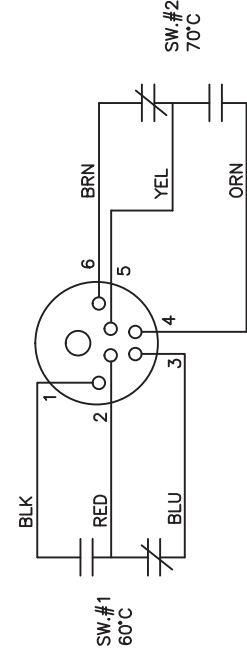

MODEL NO. 104-606-01

NOTES:
CASE: CAST ALUMINUM WITH ASA #70 LIGHT GRAY FINISH.
MEETS REQUIREMENTS FOR IP65.
BEZEL: ALUMINUM - REMOVABLE.
DIAL COLORS: BACKGROUND - BLACK
CHARACTERS - WHITE

POINTER COLOR: WHITE
MAX. INDICATING POINTER COLOR: RED
SWITCH SETTING INDICATOR COLOR: SILVER
LENS: POLYCARBONATE
SWITCH SETTING ADJUSTABILITY: 8°-152°C.
SWITCH DIFFERENTIAL: 7.5 °C ± 2.5 °C.
ACCURACY: ± 2% OF DIAL RANGE.
SWITCH RATING: UL/CSA RATING:
10 AMPS AND 1/3 HP @ 125, 250, VAC
1/2 AMP @ 125 VDC (NON-INDUCTIVE)
1/4 AMP @ 250 VDC (NON-INDUCTIVE)
4 AMPS @ 125 VAC (LAMP LOAD)

DIELECTRIC STRENGTH: 1,500 VOLTS TO GROUND FOR 60 SECONDS.

1. TO ADJUST SWITCH INDICATOR(S):
   A) REMOVE BEZEL AND LENS ASSEMBLY.
   B) LOOSEN SCREWS AND MOVE SWITCH SETTING INDICATOR TO DESIRED SETTING. RE-TIGHTEN SCREWS.
   C) REPLACE BEZEL AND LENS ASSEMBLY.
   TO CHECK OPERATION MANUALLY:
   A) REMOVE BEZEL AND LENS ASSEMBLY.
   B) TURN POINTER CLOCKWISE PAST THE SWITCH SETTING INDICATOR.
   C) SLOWLY RETURN THE POINTER TO ITS ORIGINAL POSITION.
   D) REPLACE BEZEL AND LENS ASSEMBLY.

CAUTION!! POINTER MUST NEVER BE TURNED COUNTERCLOCKWISE.

WIRING DIAGRAM
SHOWN LOOKING AT MALE INSUL. ASSY. FROM OUTSIDE OF CASE.

PH. (585) 586-1515	TITLE: 6" REMOTE MT. THERMO (2 SWITCH)	
FAX (585) 377-0220	MODEL NO. 104-606-01	
1385 FAIRPORT ROAD		
FAIRPORT, NY 14450		
FORM 0-473 REV. F 04/06/06		
QUALITROL		
DIMENSIONS AND TOLERANCES IN ACCORDANCE WITH ASME Y14.5M-1994		
4-2-16	UPDATED TO CASE/SCREW ON BEZEL DESIGN	34519
9-25-97	REVISED DIAL COLORS NOTE	18834
1-18-96	RELEASE	16935
LET DATE	ALTERATION	C.N.