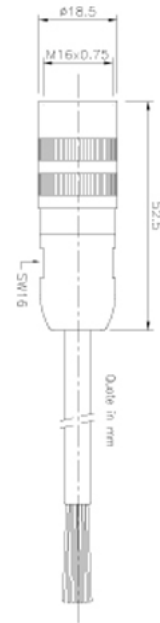

ACCESSORIES

CABLES C12D 10 (New)

5m cable with M16 12 poles straight connector

A – GRIGIO-ROSA / GREY-PINK
 B – VERDE / GREEN
 C – BIANCO / WHITE
 D – GRIGIO / GREY
 E – ROSA / PINK
 F – ROSSO / RED
 G – NERO / BLACK
 H – VIOLA / VIOLET
 J – ROSSO-BLU / RED-BLUE
 L – MARRONE / BROWN
 M – BLU / BLUE
 K – GIALLO / YELLOW

Technical data:

| | |
|------------------|---------------------|
| Family | CABLES |
| Code | 1330919 |
| Cable length (m) | 10 |
| Connector | M16 straight |
| Number of poles | 12 |
| Shielded cable | No |
| Type of coupling | Metal coupling ring |