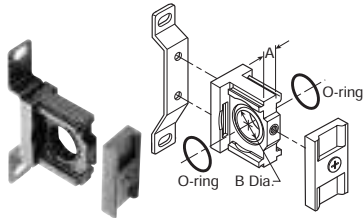

Modular Accessories – “18 / 28” Series

T-Bracket w/ Joiner Set GPA-96-603

Joiner Set GPA-96-601

End Block

Dimensions Inches (mm)

Accessories	Part Number	Pipe Size	A	B	C	D	E	F	G	H	J	K
T-Bracket w/ Joiner Set	GPA-96-603	—	.35 (8.9)	.87 (22.1)	—	—	—	—	—	—	—	—
Joiner Set	GPA-96-601	—	.35 (8.9)	.87 (22.1)	—	—	—	—	—	—	—	—
End Block	GPA-96-610	1/4 NPT	1.59 (40)	—	—	—	—	—	—	—	—	—
	GPA-96-611	3/8 NPT										
	GPA-96-612	1/2 NPT										
	GPA-96-613	3/4 NPT										
	GPA-96-620	G 1/4										
	GPA-96-621	G 3/8										
	GPA-96-622	G 1/2										
GPA-96-623	G 3/4											