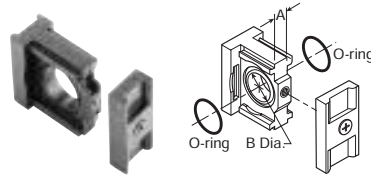

Modular Accessories – “18 / 28” Series

T-Bracket w/ Joiner Set GPA-96-603

Joiner Set GPA-96-601

End Block

Dimensions Inches (mm)

Accessories	Part Number	Pipe Size	A	B	C	D	E	F	G	H	J	K
T-Bracket w/ Joiner Set	GPA-96-603	—	.35 (8.9)	.87 (22.1)	—	—	—	—	—	—	—	—
Joiner Set	GPA-96-601	—	.35 (8.9)	.87 (22.1)	—	—	—	—	—	—	—	—
End Block	GPA-96-610	1/4 NPT	1.59 (40)	—	—	—	—	—	—	—	—	—
	GPA-96-611	3/8 NPT										
	GPA-96-612	1/2 NPT										
	GPA-96-613	3/4 NPT										
	GPA-96-620	G 1/4										
	GPA-96-621	G 3/8										
	GPA-96-622	G 1/2										
GPA-96-623	G 3/4											