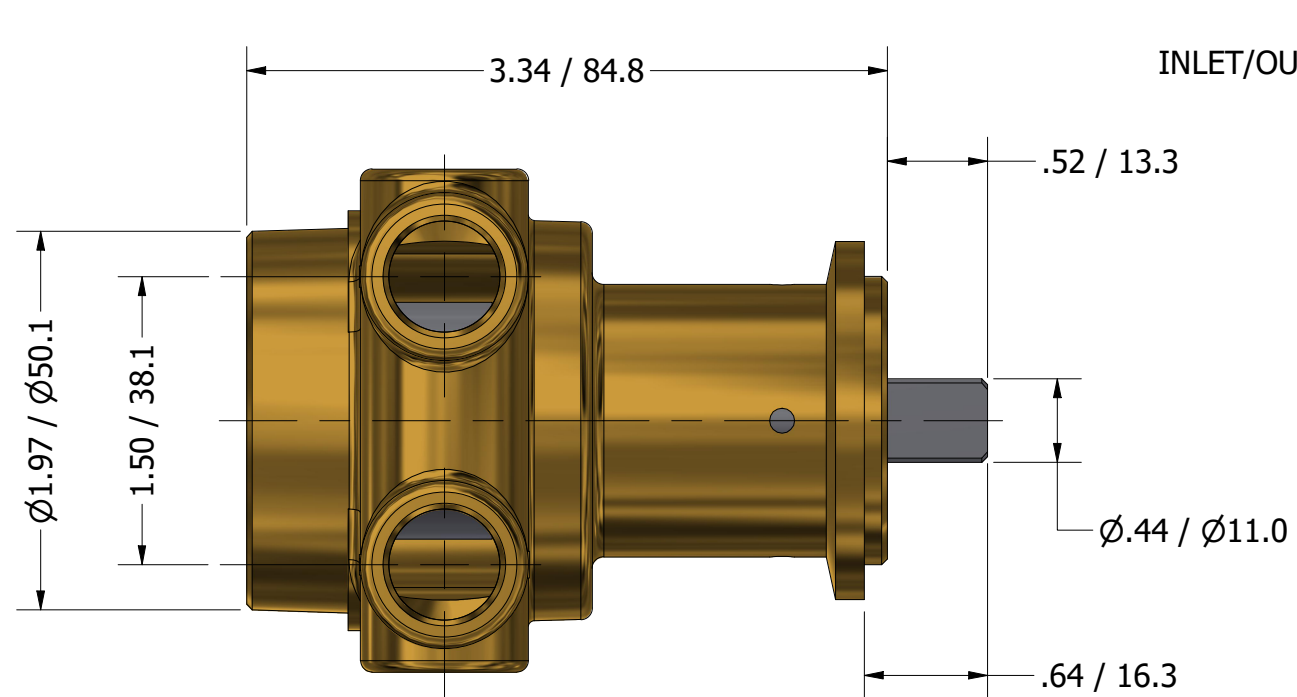

**SERIES 2  
ROTARY VANE PUMP  
CLAMP-ON STYLE  
"A" MOUNTING  
3/8" NPT PORTS**

**PROCON<sup>®</sup>**

custom | fluid | solutions<sup>®</sup>

a division of **Standex**

W1034