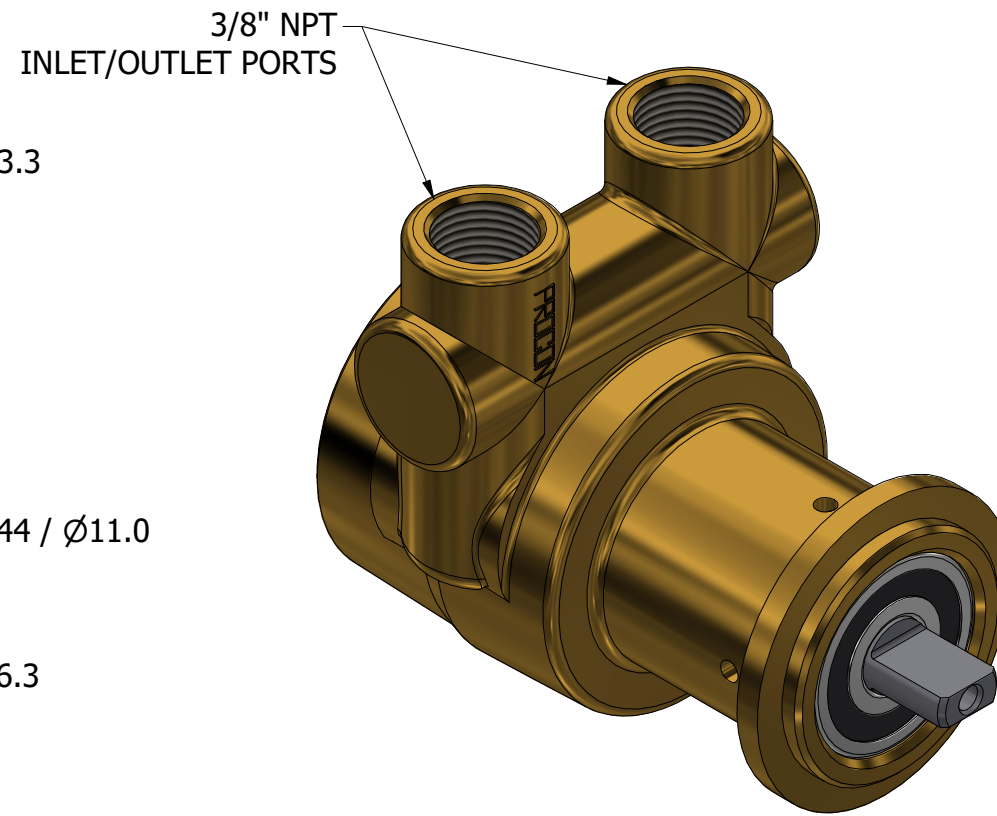

**SERIES 2  
ROTARY VANE PUMP  
CLAMP-ON STYLE  
"A" MOUNTING  
3/8" NPT PORTS**

**PROCON<sup>®</sup>**

custom | fluid | solutions<sup>®</sup>

a division of **Standex**

W1034