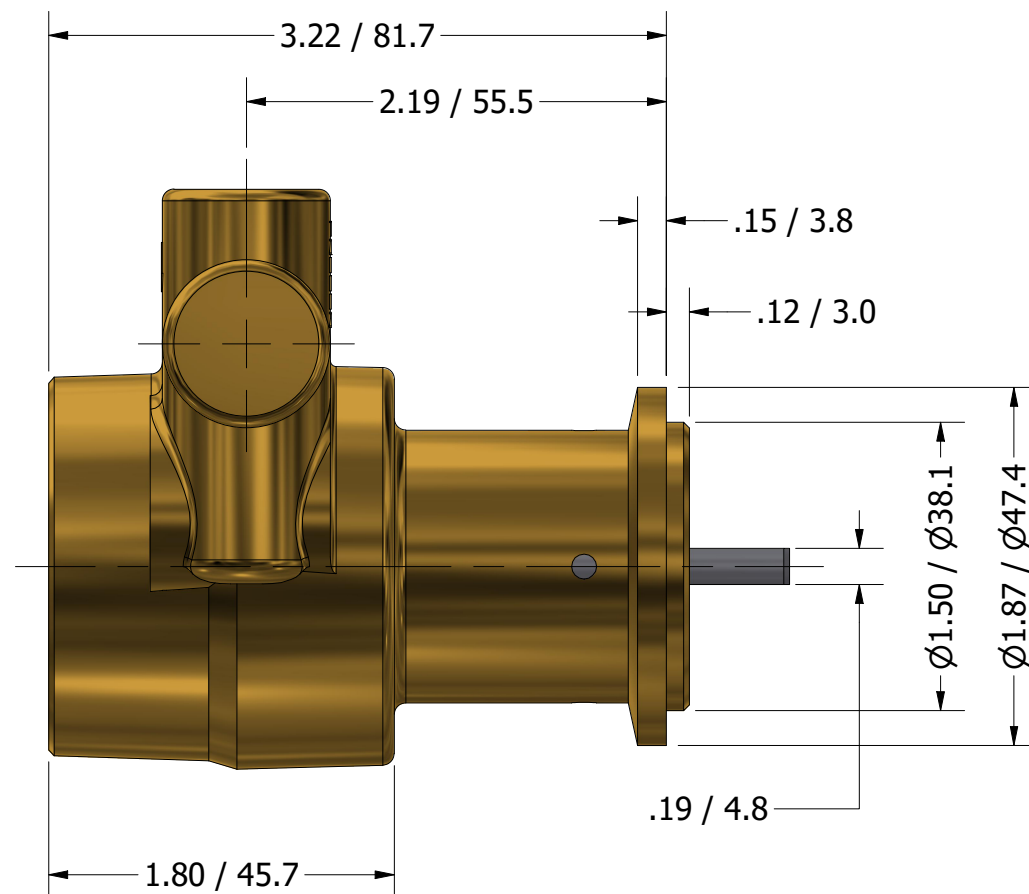

**SERIES 2  
ROTARY VANE PUMP  
CLAMP-ON STYLE  
"A" MOUNTING  
3/8" NPT PORTS**

**PROCON<sup>®</sup>**

custom | fluid | solutions<sup>®</sup>

a division of **Standex**

W1034