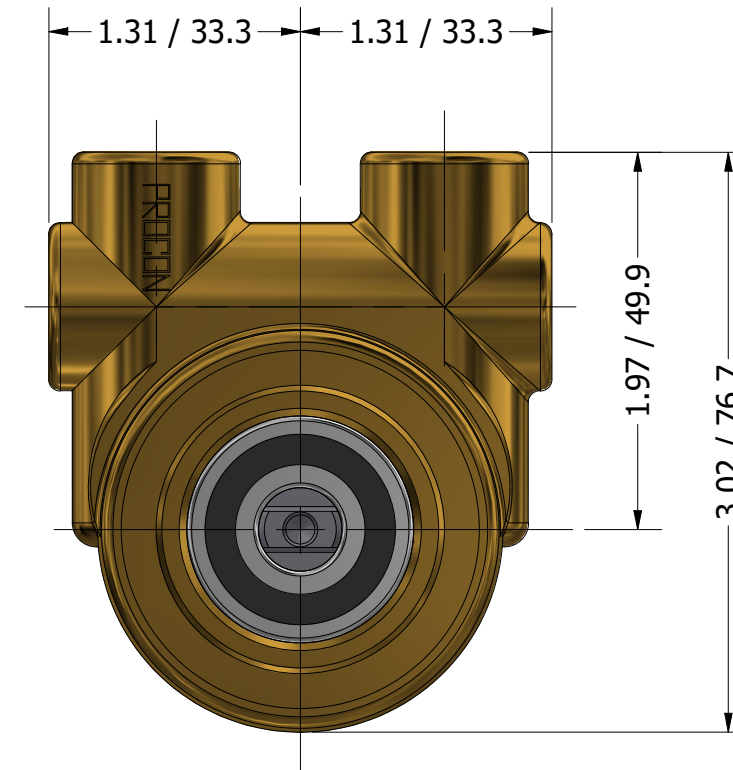

**SERIES 2  
ROTARY VANE PUMP  
CLAMP-ON STYLE  
"A" MOUNTING  
3/8" NPT PORTS**

**PROCON<sup>®</sup>**

custom | fluid | solutions<sup>®</sup>

a division of **Standex**

W1034