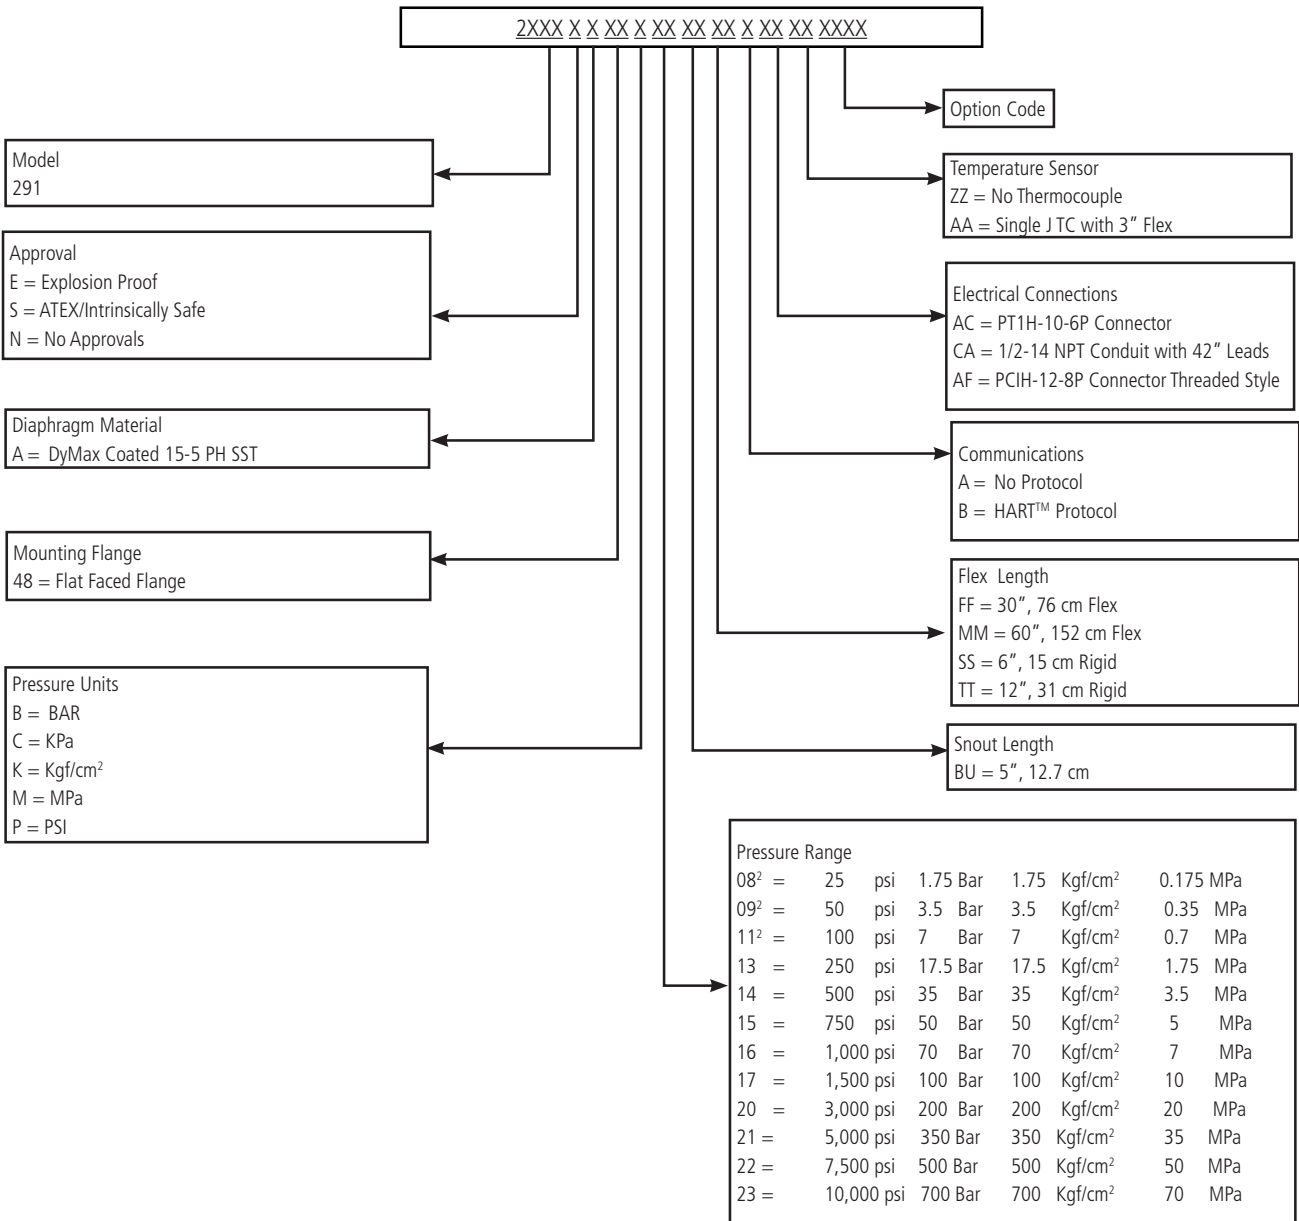

Ordering Guide for Models SPX2291¹

¹Other configurations are available. Please consult factory.

²Pressure ranges below 250 psi are supplied with rigid capillary